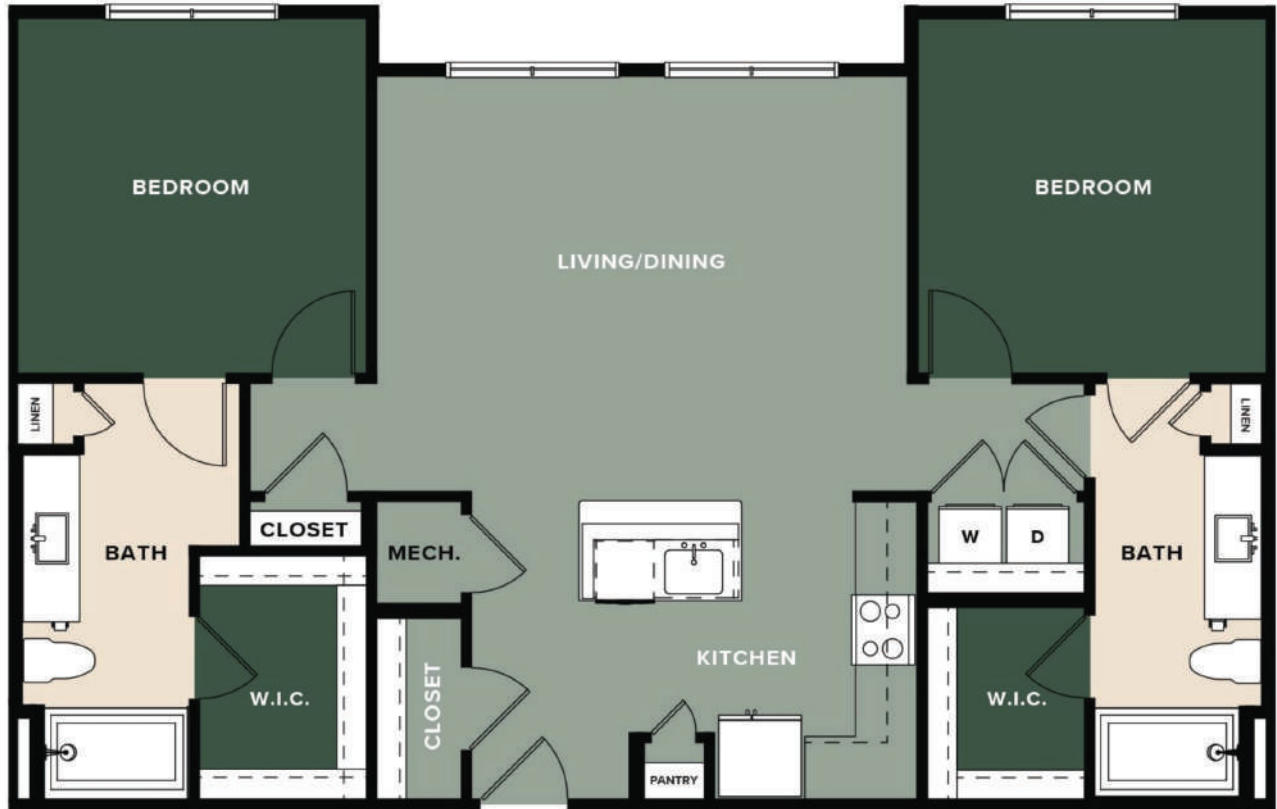

B-2

2 BED / 2 BATH

1174

SQ. FT.

EVERGREEN **prose**

216 S Kowald Ln | New Braunfels, TX 78130

www.proseevergreen.com

Floor plans are artist's rendering. All dimensions are approximate. Actual product and specifications may vary in dimension or detail. Not all features are available in every rental home. Prices and availability are subject to change. Rent is based on monthly frequency. Additional fees may apply, such as but not limited to package delivery, trash, water, amenities, etc. Deposits vary. Please see a representative for details.